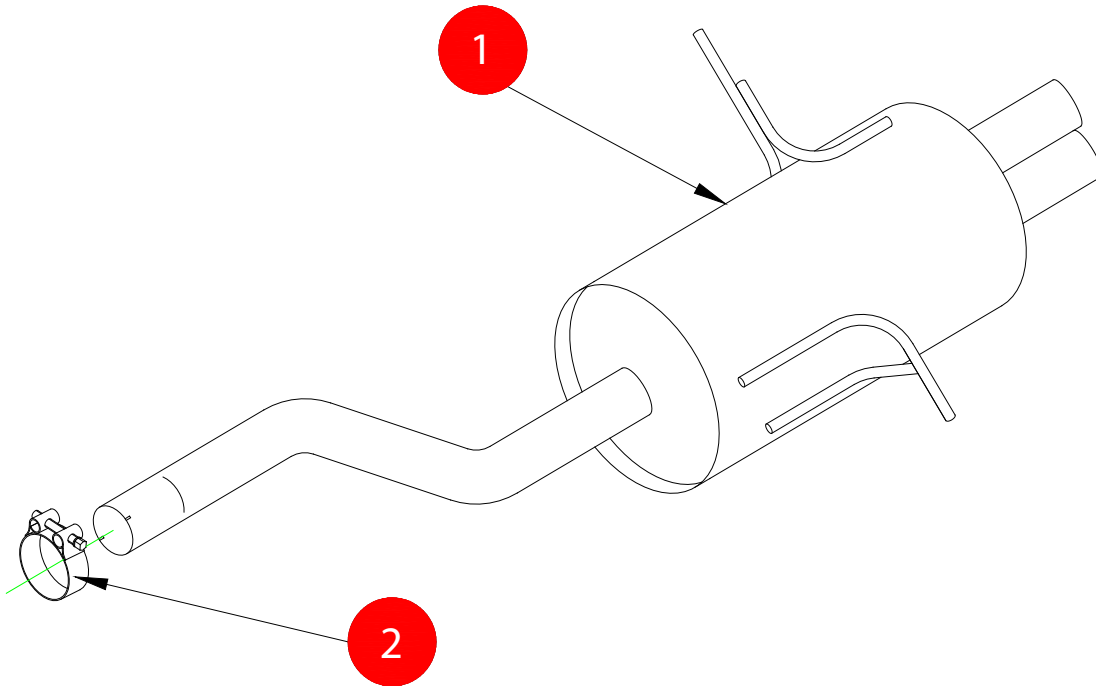

CAR	BMW 3 Series, 320/323/328 (E46)	PART NO.	SBMB052
YEAR	98-00	FIT KITS	007 FK
NOTES	Where not supplied use original fittings.	FEATURES	Pipe diameter:- 63.5mm/2"

NO.	PART NO.	DESCRIPTION	QTY
1	512BM49	Rear Silencer	1
Fit Kit			
2	Z016.10055	68-55mm Clamp	1